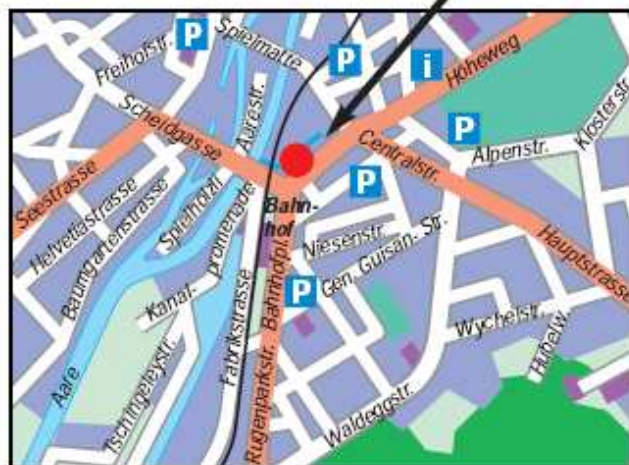

Managing Director : Roger Jaun

Rooms : 43    Singles : 4  
                   Twins : 32  
                   Triples : 7  
                   Non-smoking rooms : 43

Modern hotel, opposite Interlaken-West train station and boat landing stage. Direct on the main shopping street. Best starting point for excursions to the Jungfrau region.

Best Western Hotel Bernerhof

## Location

- ☉ Mountain resort
- ☉ Lake resort
- ☉ Country resort
- ☉ Suburban
- ☉ Intown
- ☉ Downtown
- ☉ Quiet surroundings

## Distances to

- ☉ Railway station            0 m
- ☉ Zürich Airport            180 km
- ☉ Geneva Airport           220 km